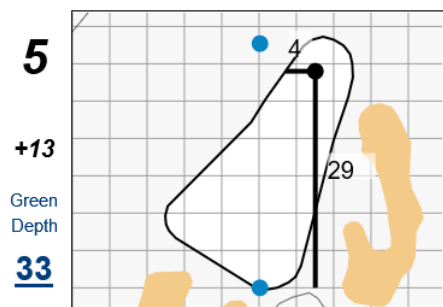

Round 1 - Wednesday, June 14th, 2023

51st Southern Junior Championship

Baton Rouge Country Club

Each side of a complete square on the green represents 5 yards. / Blue dots represent green front and back.