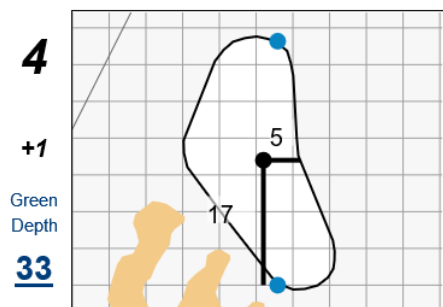

Round 1 - Wednesday, June 14th, 2023

51st Southern Junior Championship

Baton Rouge Country Club

Each side of a complete square on the green represents 5 yards. / Blue dots represent green front and back.