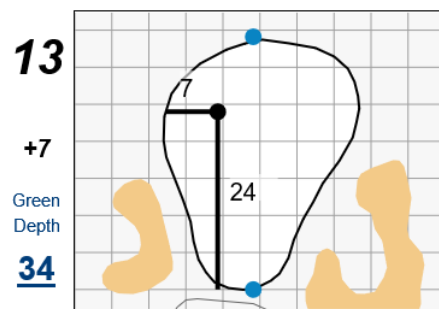

Round 1 - Wednesday, June 14th, 2023

51st Southern Junior Championship

Baton Rouge Country Club

Each side of a complete square on the green represents 5 yards. / Blue dots represent green front and back.