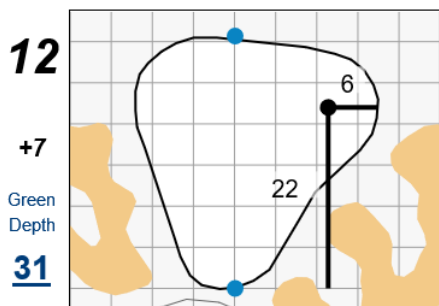

Round 1 - Wednesday, June 14th, 2023

51st Southern Junior Championship

Baton Rouge Country Club

Each side of a complete square on the green represents 5 yards. / Blue dots represent green front and back.