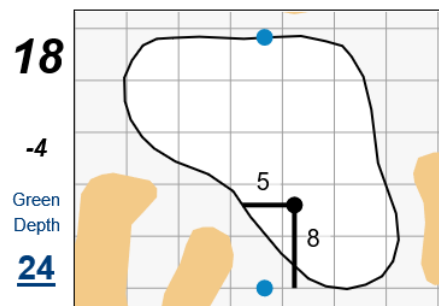

Round 1 - Wednesday, June 14th, 2023

51st Southern Junior Championship

Baton Rouge Country Club

Each side of a complete square on the green represents 5 yards. / Blue dots represent green front and back.