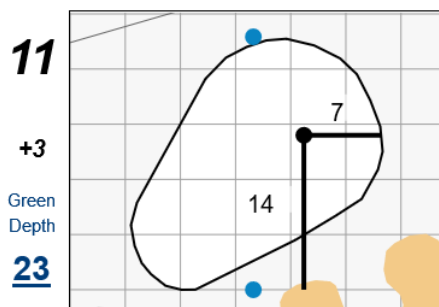

Round 1 - Wednesday, June 14th, 2023

51st Southern Junior Championship

Baton Rouge Country Club

Each side of a complete square on the green represents 5 yards. / Blue dots represent green front and back.