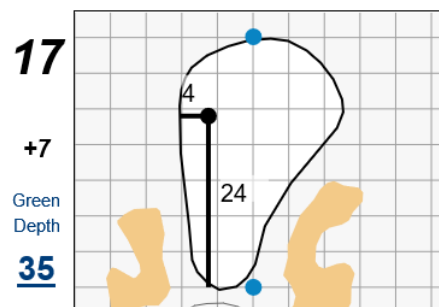

Round 1 - Wednesday, June 14th, 2023

51st Southern Junior Championship

Baton Rouge Country Club

Each side of a complete square on the green represents 5 yards. / Blue dots represent green front and back.