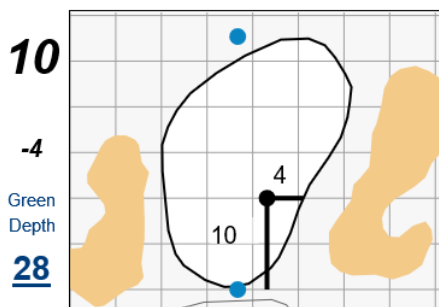

Round 1 - Wednesday, June 14th, 2023

51st Southern Junior Championship

Baton Rouge Country Club

Each side of a complete square on the green represents 5 yards. / Blue dots represent green front and back.