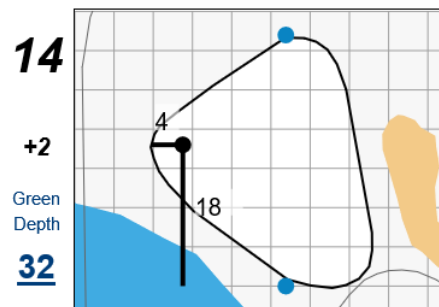

Round 1 - Wednesday, June 14th, 2023

51st Southern Junior Championship

Baton Rouge Country Club

Each side of a complete square on the green represents 5 yards. / Blue dots represent green front and back.