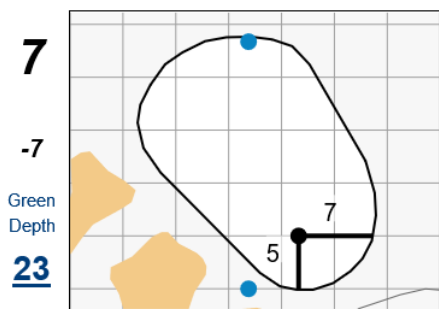

Round 1 - Wednesday, June 14th, 2023

51st Southern Junior Championship

Baton Rouge Country Club

Each side of a complete square on the green represents 5 yards. / Blue dots represent green front and back.