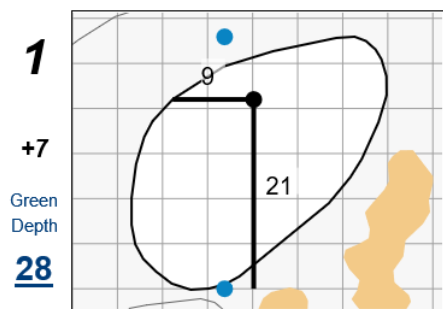

Round 1 - Wednesday, June 14th, 2023

51st Southern Junior Championship

Baton Rouge Country Club

Each side of a complete square on the green represents 5 yards. / Blue dots represent green front and back.