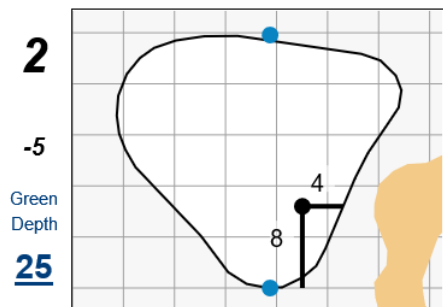

Round 1 - Wednesday, June 14th, 2023

51st Southern Junior Championship

Baton Rouge Country Club

Each side of a complete square on the green represents 5 yards. / Blue dots represent green front and back.