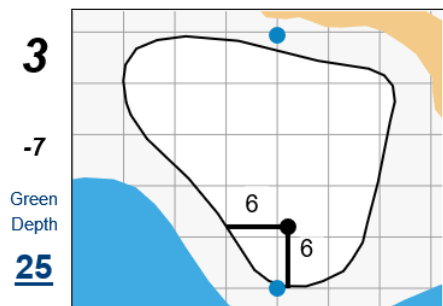

Round 1 - Wednesday, June 14th, 2023

51st Southern Junior Championship

Baton Rouge Country Club

Each side of a complete square on the green represents 5 yards. / Blue dots represent green front and back.