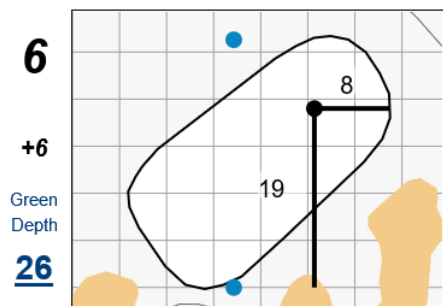

Round 1 - Wednesday, June 14th, 2023

51st Southern Junior Championship

Baton Rouge Country Club

Each side of a complete square on the green represents 5 yards. / Blue dots represent green front and back.