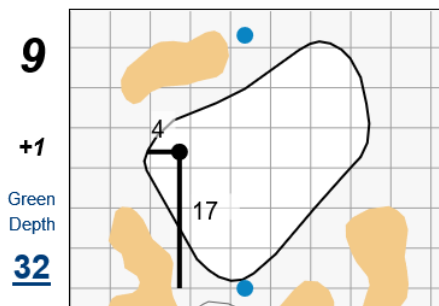

Round 1 - Wednesday, June 14th, 2023

51st Southern Junior Championship

Baton Rouge Country Club

Each side of a complete square on the green represents 5 yards. / Blue dots represent green front and back.