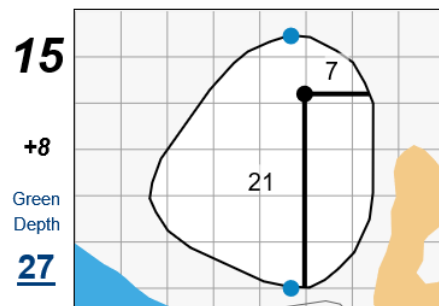

Round 1 - Wednesday, June 14th, 2023

51st Southern Junior Championship

Baton Rouge Country Club

Each side of a complete square on the green represents 5 yards. / Blue dots represent green front and back.