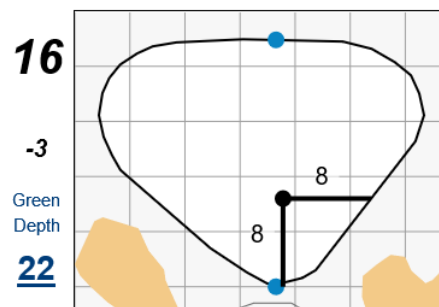

Round 1 - Wednesday, June 14th, 2023

51st Southern Junior Championship

Baton Rouge Country Club

Each side of a complete square on the green represents 5 yards. / Blue dots represent green front and back.